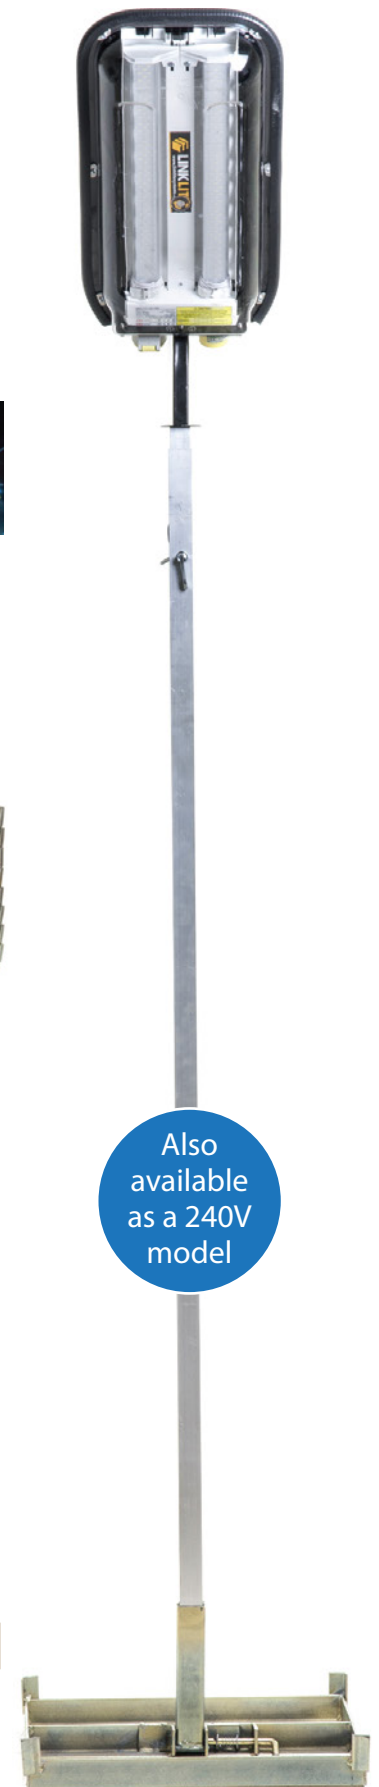

Also available as a 240V model